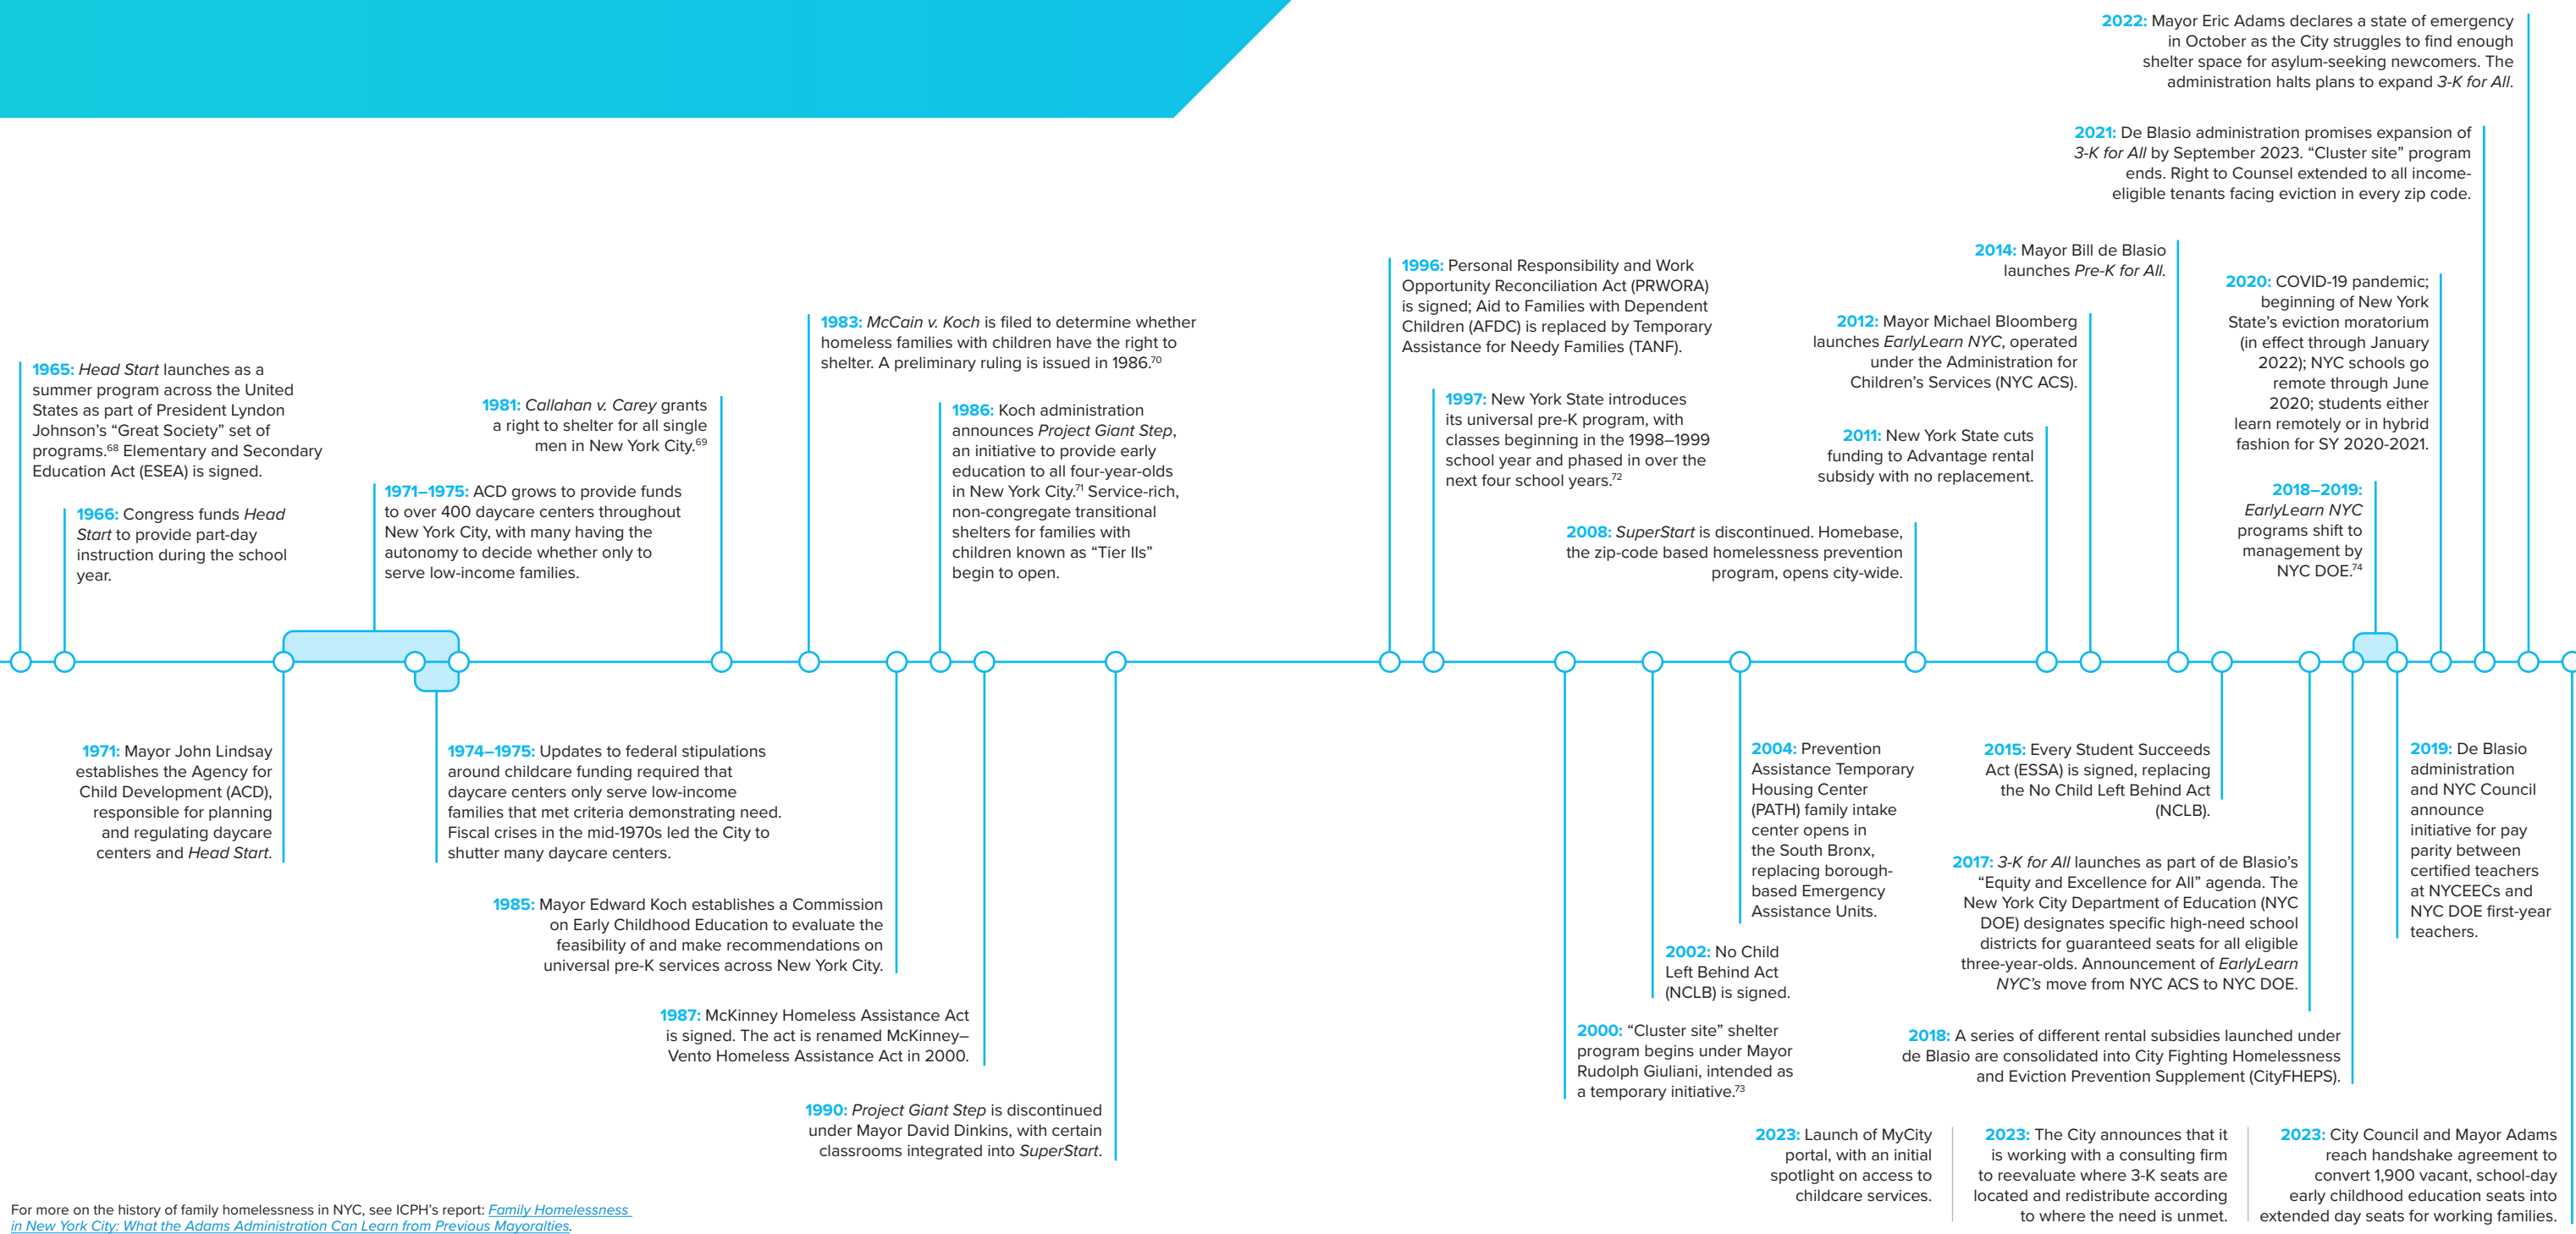

The Trajectory of Early Education & Childcare and Family Homelessness in New York City: 1960s–Today

For more on the history of family homelessness in NYC, see ICPH’s report: [Family Homelessness in New York City: What the Adams Administration Can Learn from Previous Mayoralities](#).