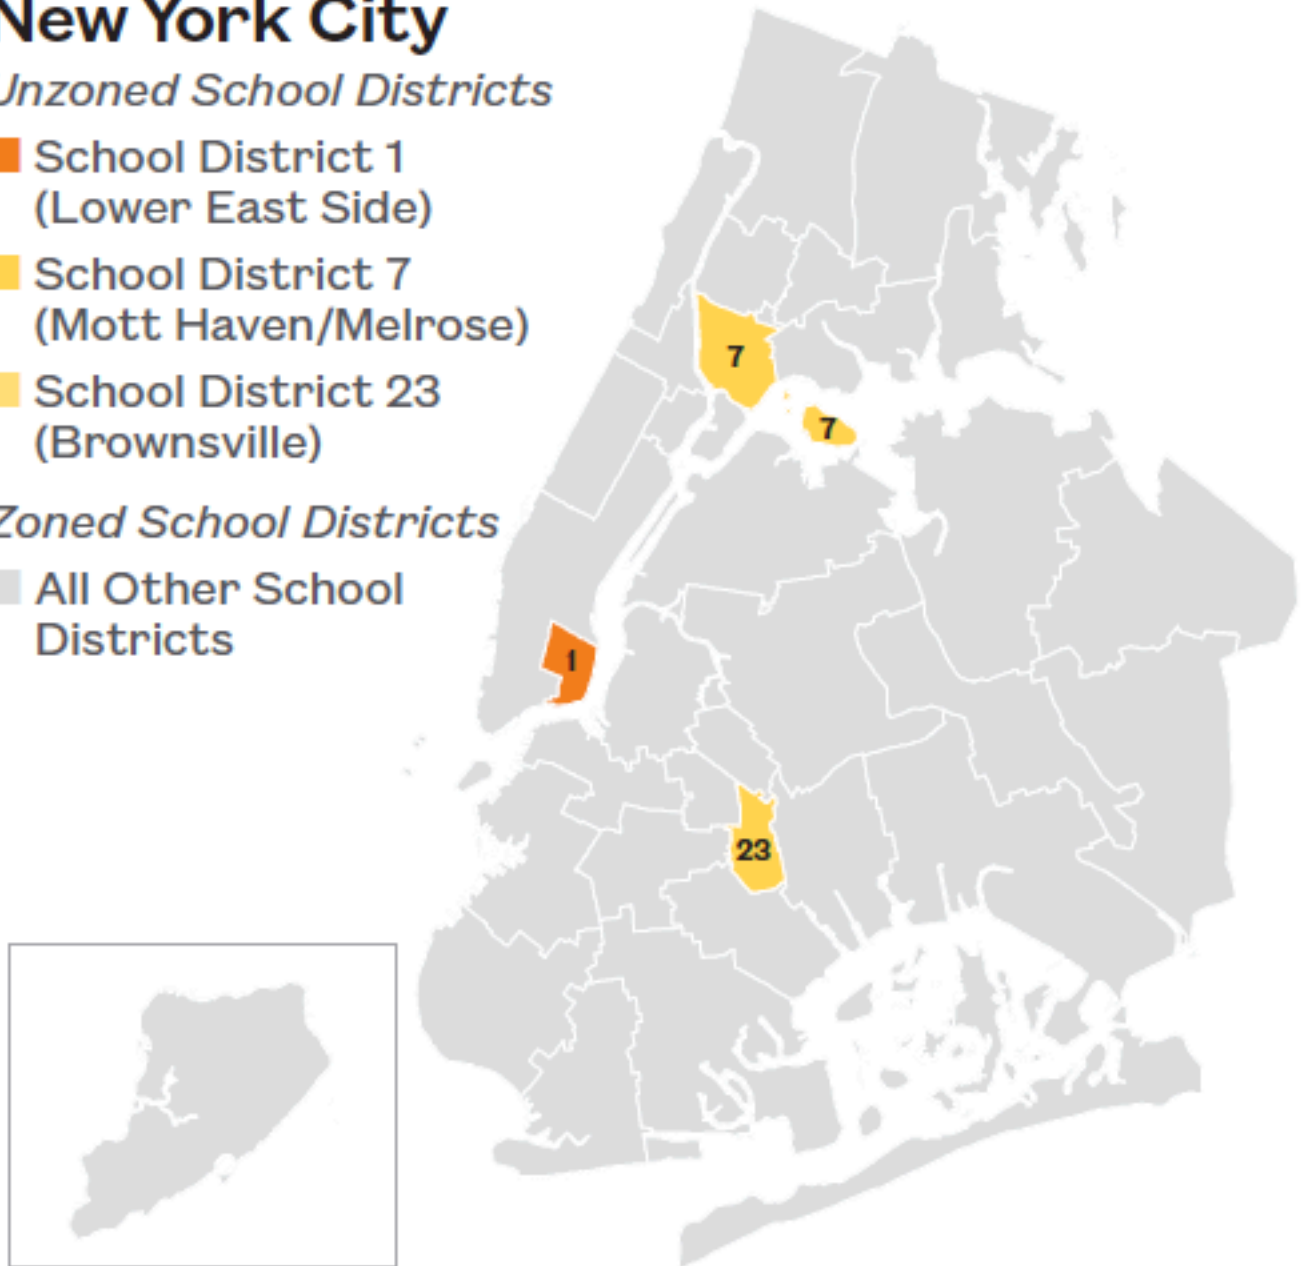

MAP 1

Unzoned School Districts in New York City

Unzoned School Districts

- School District 1
(Lower East Side)
- School District 7
(Mott Haven/Melrose)
- School District 23
(Brownsville)

Zoned School Districts

- All Other School Districts

Source: New York City Department of City Planning.

FIGURE 1

Homelessness Among Elementary Students in School District 1, by School*

SY 2010-11 and SY 2013-14

■ SY 2010-11

■ SY 2013-14