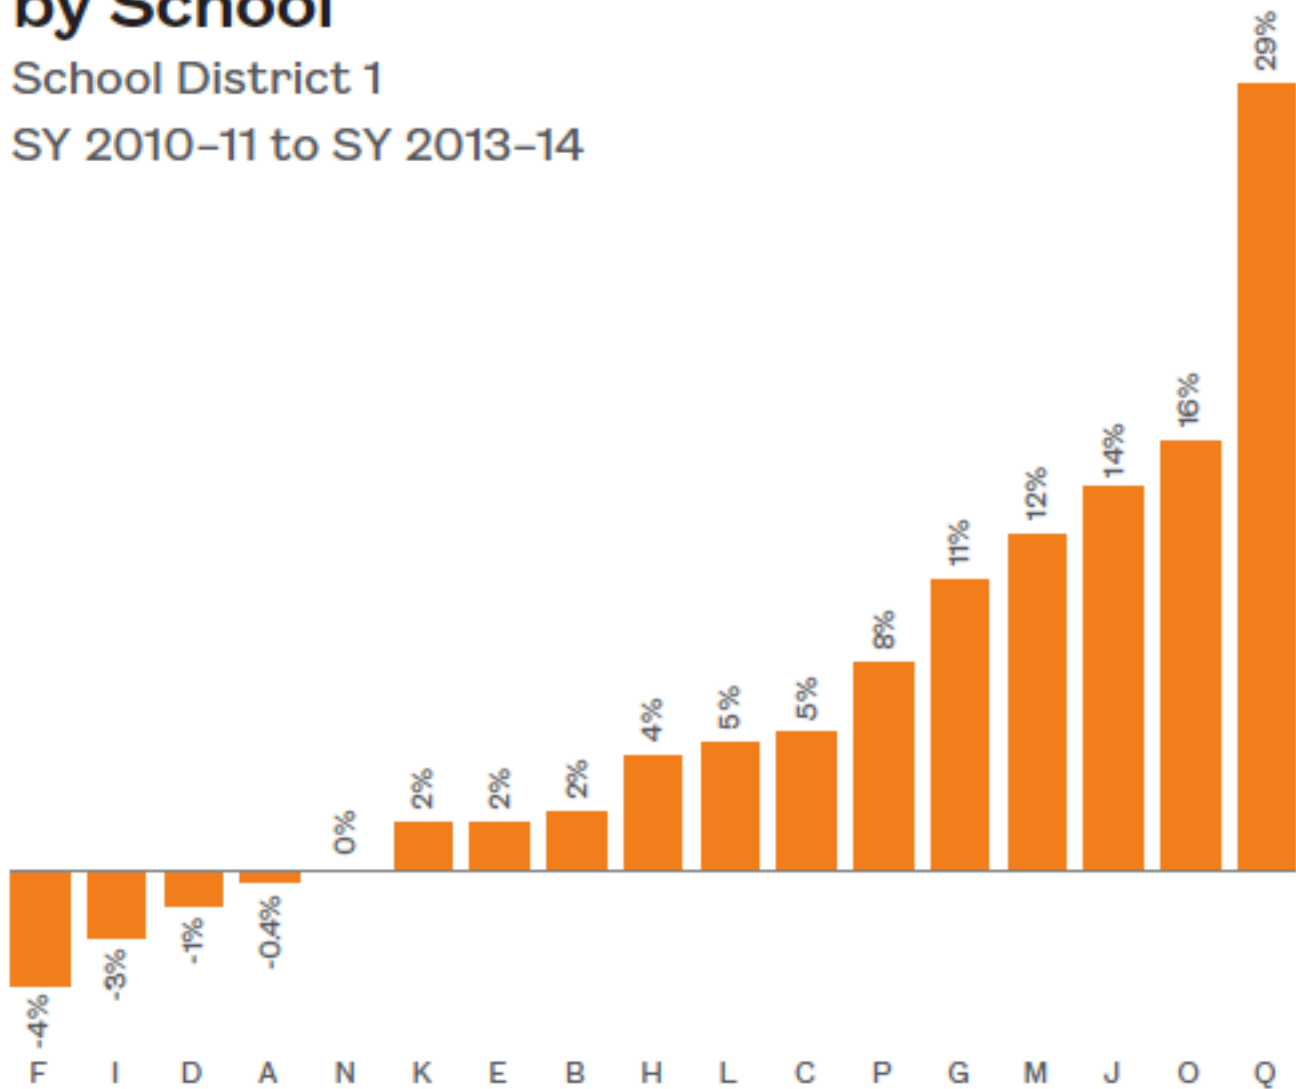

FIGURE 2

Proportion of Total Growth of Homeless Elementary Students, by School*

School District 1

SY 2010-11 to SY 2013-14

Source: New York City Department of Education, unpublished data tabulated by the Institute for Children, Poverty, and Homelessness, SY 2010-11 to SY 2013-14.